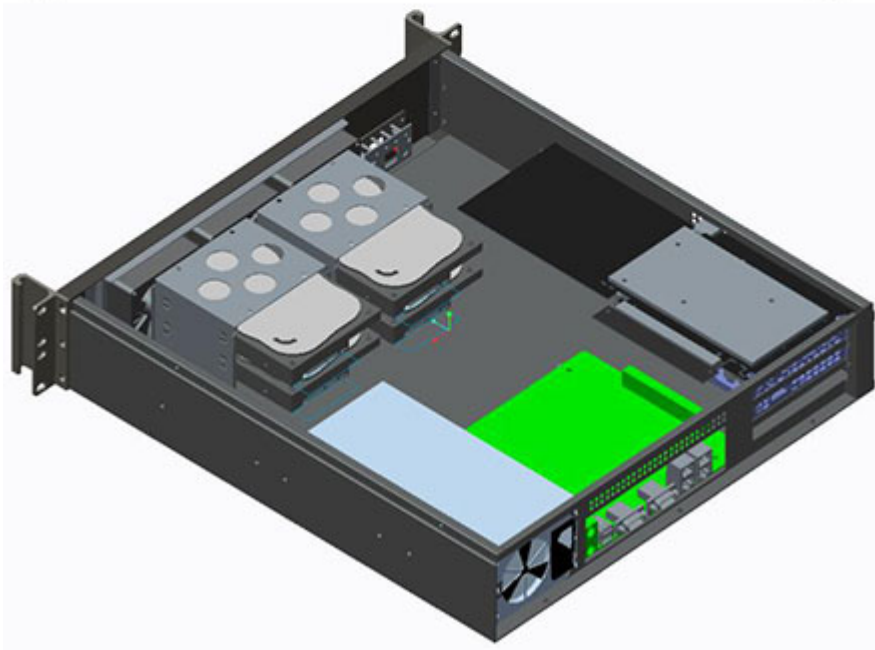

119.95 EUR  
incl. 19% VAT, plus [shipping](#)

Support:  [Drawing](#)

Size: W430\*H89\*D468 mm

Material: Panel: Aluminum

Body: 1.0mm SGCC

Colour: Black

Front panel: Power sw & reset sw & Power led & HDD led & 2\* USB2.0

PSU: Support 2U PSU

Cooling Fan: 2\*8 cm fans

Motherboard: Support 9.6\*9.6 inch and below

Disk Driver Bay: 4\*3.5" HDD bays

Expansion slot: 3 full size horizontal slots